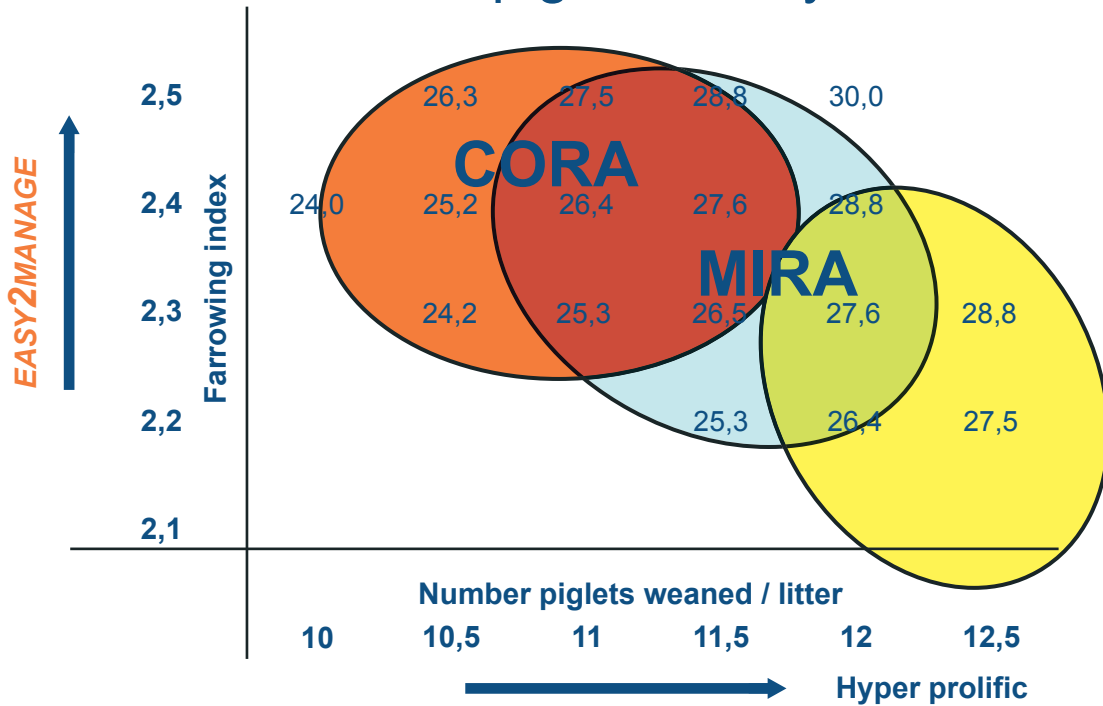

CORA

FOR UNIFORM WEANING WEIGHTS

- 25% Duroc
- Highly prolific
- Excellent appetite
- Easy to manage

RATTLEROW SEGHERS
EASY2MANAGE

RATTLEROW SEGHERS N.V.
Oeverstraat 21
B-9160 Lokeren
Tel. +32 (0)93 - 450 191
Fax +32 (0)93 - 484 487
info_bel@ra-se.com
www.rattlerow-seghers.com

Weaned pigs / sow / year

EASY2MANAGE

- Strong legs
- Clear heat symptoms
- Strong mothering abilities
- Uniform weaning weights

Weaning weight at 25 days