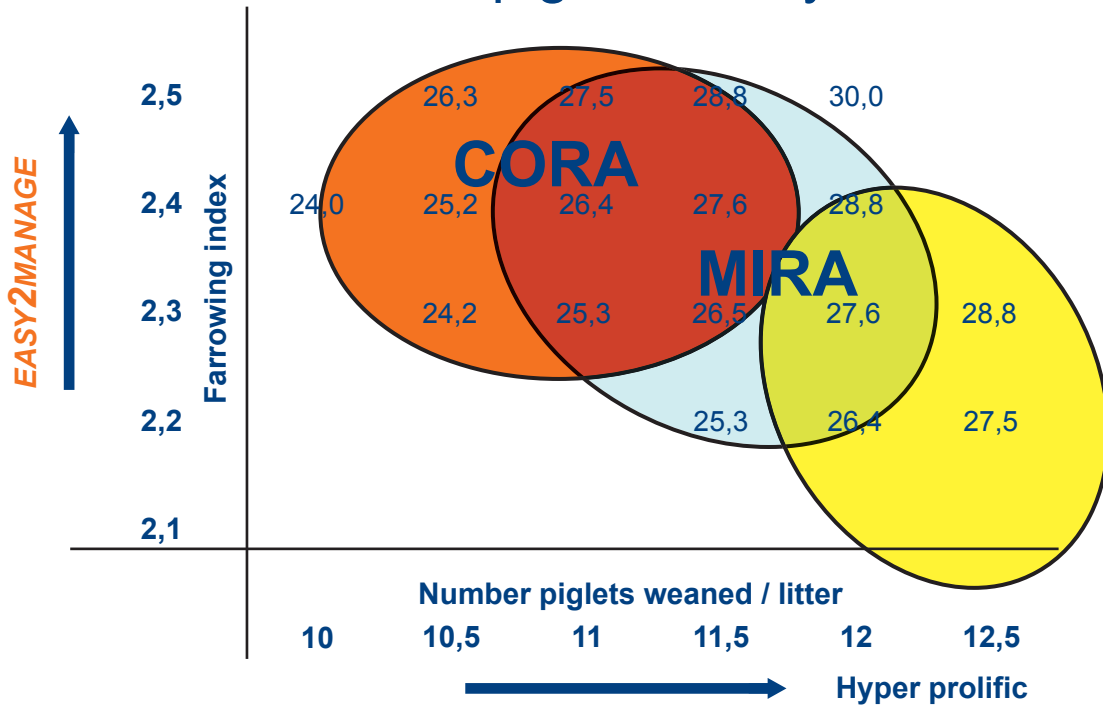

## FOR UNIFORM WEANING WEIGHTS

- Extra productive
- Very efficient
- High milking capacity
- 100% white

**RATTLEROW SEGHERS**  
**EASY2MANAGE**

**RATTLEROW SEGHERS N.V.**  
Oeverstraat 21  
B-9160 Lokeren  
Tel. +32 (0)93 - 450 191  
Fax +32 (0)93 - 484 487  
info\_bel@ra-se.com  
www.rattlerow-seghers.com

## Weaned pigs / sow / year

## EASY2MANAGE

- Strong legs
- Strong mothering abilities
- Clear heat symptoms
- Uniform weaning weights

## Weaning weight at 25 days

**RATTLEROW SEGHERS**  
EASY2MANAGE