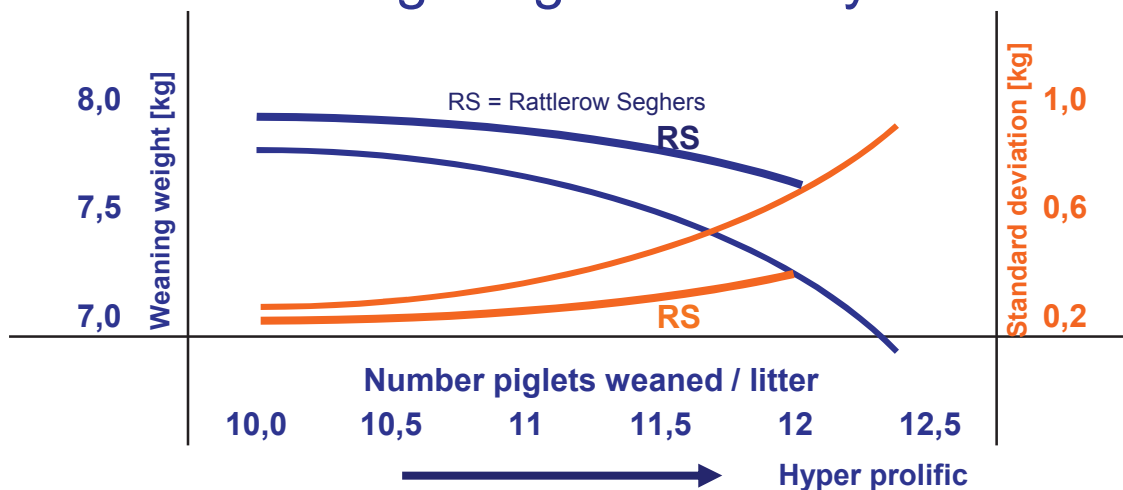

## FOR UNIFORM WEANING WEIGHTS

- Extra productive
- Very efficient
- High milking capacity
- 100% white

**RATTLEROW SEGHERS**  
**EASY2MANAGE**

**RATTLEROW SEGHERS N.V.**  
Oeverstraat 21  
B-9160 Lokeren  
Tel. +32 (0)93 - 450 191  
Fax +32 (0)93 - 484 487  
info\_bel@ra-se.com  
www.rattlerow-seghers.com

## Weaned pigs / sow / year

## EASY2MANAGE

- Strong legs
- Strong mothering abilities
- Clear heat symptoms
- Uniform weaning weights

## Weaning weight at 25 days

**RATTLEROW SEGHERS**  
EASY2MANAGE